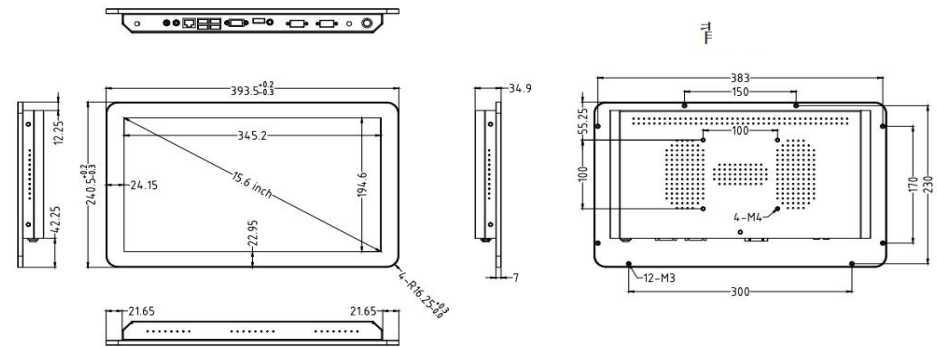

TouchWo®

15.6" Touch PC

Model : TD156C

Views & Dimensions

Features

- **24/7 Commercial Use**

Industrial-grade Power Supply

15,000-hour extended life LCD display

- **Wall mounted/desktop stand/embedded etc**

- **Stylish Appearance**

Industry-leading ultra-narrow screen bezel-24.15mm

7mm full aluminum alloy frame

- **Surface IP65 waterproof**

Tech Specs

LCD Panel	Screen diagonal	15.6inch	Touch Panel	Touch technology	PCAP
	Physical resolution	1920*1080		Response time	<5ms
	Aspect ratio	16:9		Touch points	10 points standard
	Display active screen size (mm)	345.2 * 194.6		Touch effective recognition	>1.5mm
	Colours displayed	16.7M		Scanning Frequency	200Hz
	Brightness (cd/m2)	250		Scanning accuracy	4096 * 4096
	Contrast	800:1		Working Current/Voltage	180Ma/DC+5V±5%
	Visual Angle H/V (°)	89/89/89/89		Surface Hardness	Mohs class 7 explosion-proof glass
	Backlight Lifetime (hours)	LED 15,000			
	Refrash Rate	60 Hz			

Operation Environment	Operation Temperature	0°C-50°C	Dimension	Machine(cm)	39.35 (W) *24.05 (H) *3.49 (T)
	Operation Humidity	10% - 80%		Package(cm)	52.5 (W) * 31.5 (H) *10.5 (T)
	Storage Temperature	-.5°C-60°C		Net weight	1.65kg
	Storage Humidity	10% - 85%		Gross weight	3.07kg