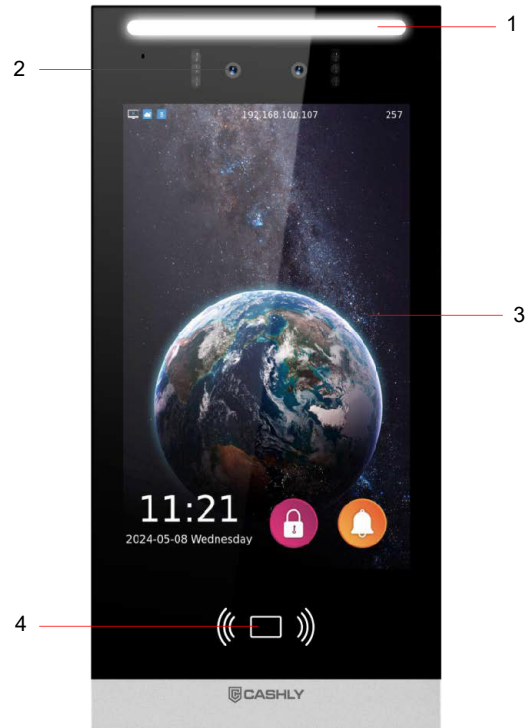

Appearance and Interfaces

NO.	Description
1	Compensation Light
2	Camera
3	Display
4	Card Reading Area