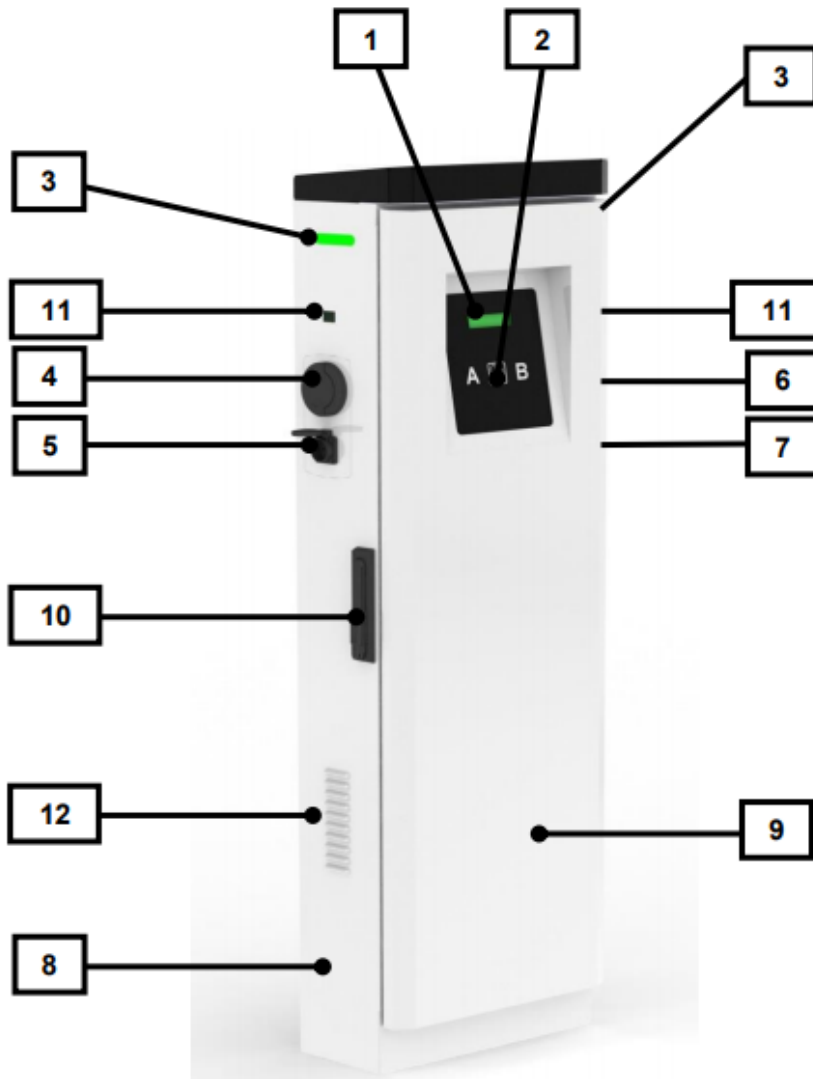

PRODUCT OVERVIEW (CCL – eStreet 44 MIX)

1. Liquid Cristal Display	2. RFID Reader and socket indicator	3. Plug status beacons
4. Plug A – Type 2	5. Plug A – CEE 7/4	6. Plug B – Type 2
7. Plug B – CEE 7/4	8. Main cabinet	9. Door / Front panel
10. Door lock	11. Meter windows	12. Vents for Air ventilation

PRODUCT DIMENSIONS