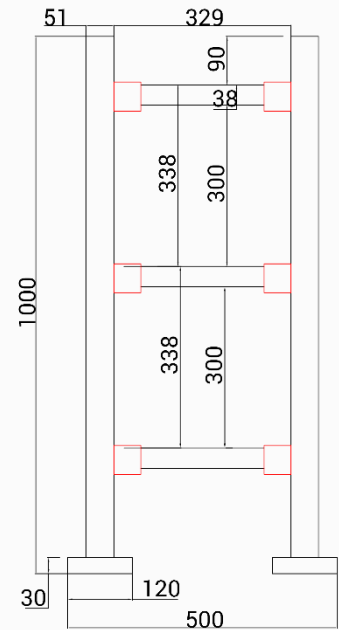

DSSP6002S with tripod turnstile installed indoor

Specifications

Model No.	DSSP6002S
Type	Detachable Railing
Brand	Daosafe
Material	304 Full Stainless Steel
Dimension	Diameter:51mm; Round Cover:120mm Height:1000mm
Width	≤1000mm
Weight	5kg/pcs
Installation	Floor Mount
Working Environment	Indoor/Outdoor

Dimensions

Passage Width: 500mm

Passage Width: 1000mm