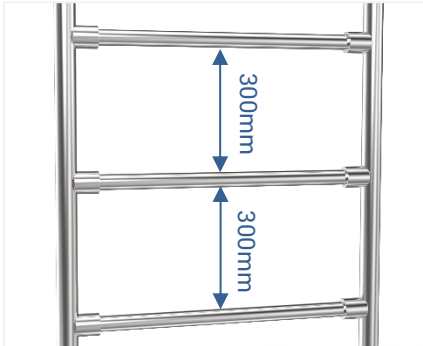

Model DSSP6002S

Detachable Railing

DSSP6002S's the biggest feature is that the horizontal pipes screw to the vertical pipes, customer can shorten the horizontal pipes and then just screw them onto the vertical pipes which is easy to fence a passage less than 1000mm long or any size.

3 horizontal poles reduce the spacing between the poles to prevent people from drilling.

It has round cover at the bottom, which is more aesthetic and easy to fix.

Features

- Indoor/outdoor
- Easy to floor mount, detachable horizontal pipes to shorten the width
- Can well match with various models of Daosafe tripod turnstiles.
- 3 years warranty support.

DSSP6002S with tripod turnstile installed indoor

Specifications

Model No.	DSSP6002S
Type	Detachable Railing
Brand	Daosafe
Material	304 Full Stainless Steel
Dimension	Diameter:51mm; Round Cover:120mm Height:1000mm
Width	≤1000mm
Weight	5kg/pcs
Installation	Floor Mount
Working Environment	Indoor/Outdoor

Dimensions

Passage Width: 500mm

Passage Width: 1000mm