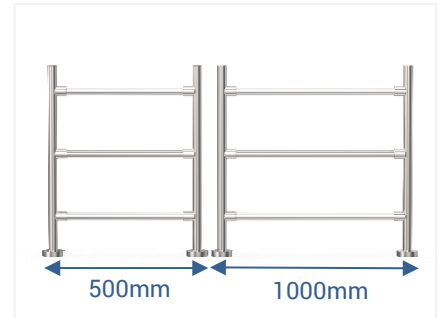

Adjustable Width