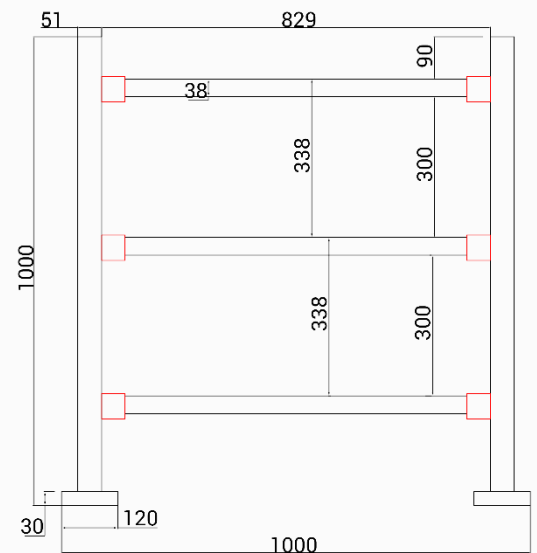

DSSP6002S with tripod turnstile installed indoor

Specifications

Model No.	DSSP6002S
Type	Detachable Railing
Brand	Daosafe
Material	304 Full Stainless Steel
Dimension	Diameter:51mm; Round Cover:120mm Height:1000mm
Width	≤1000mm
Weight	5kg/pcs
Installation	Floor Mount
Working Environment	Indoor/Outdoor

Dimensions

Passage Width: 500mm

Passage Width: 1000mm