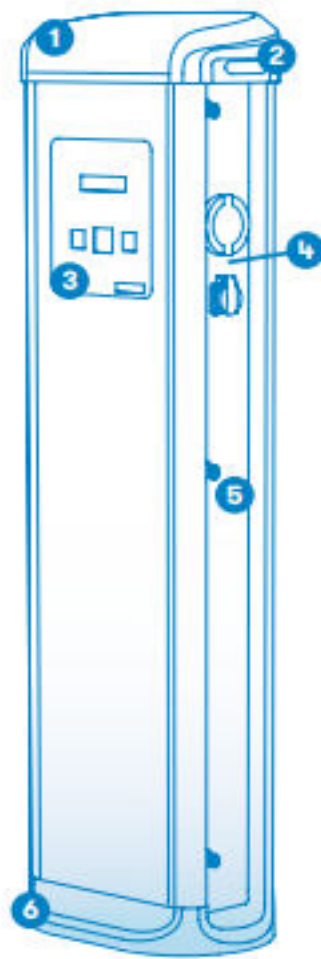

Measures in mm

1 – Hat

2 – LED Beacons

3 – Display & RFID Reader*

4 – Plugs

5 – Key lock access

6 – Base

(* Only Smart Series)