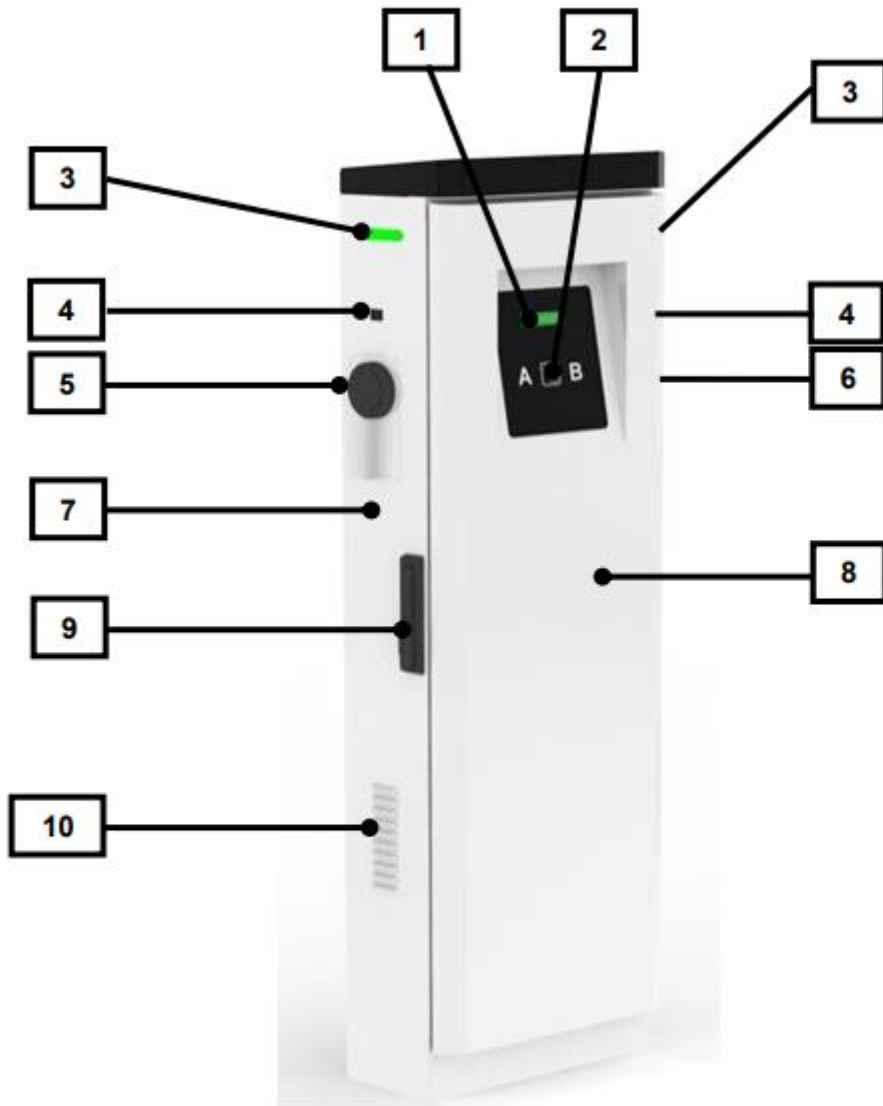

## PRODUCT OVERVIEW (CCL – eStreet 44)

Model CCL - eStreet 44 is the model which is not included sockets type CEE 7/4.

1. Liquid Cristal Display	2. RFID Reader and socket indicator	3. Plug status beacons
4. Meter windows	5. Plug A – Type 2	6. Plug B – Type 2
7. Main cabinet	8. Door / Front	9. Door lock
10. Vents for Air ventilation		

# PRODUCT DIMENSIONS