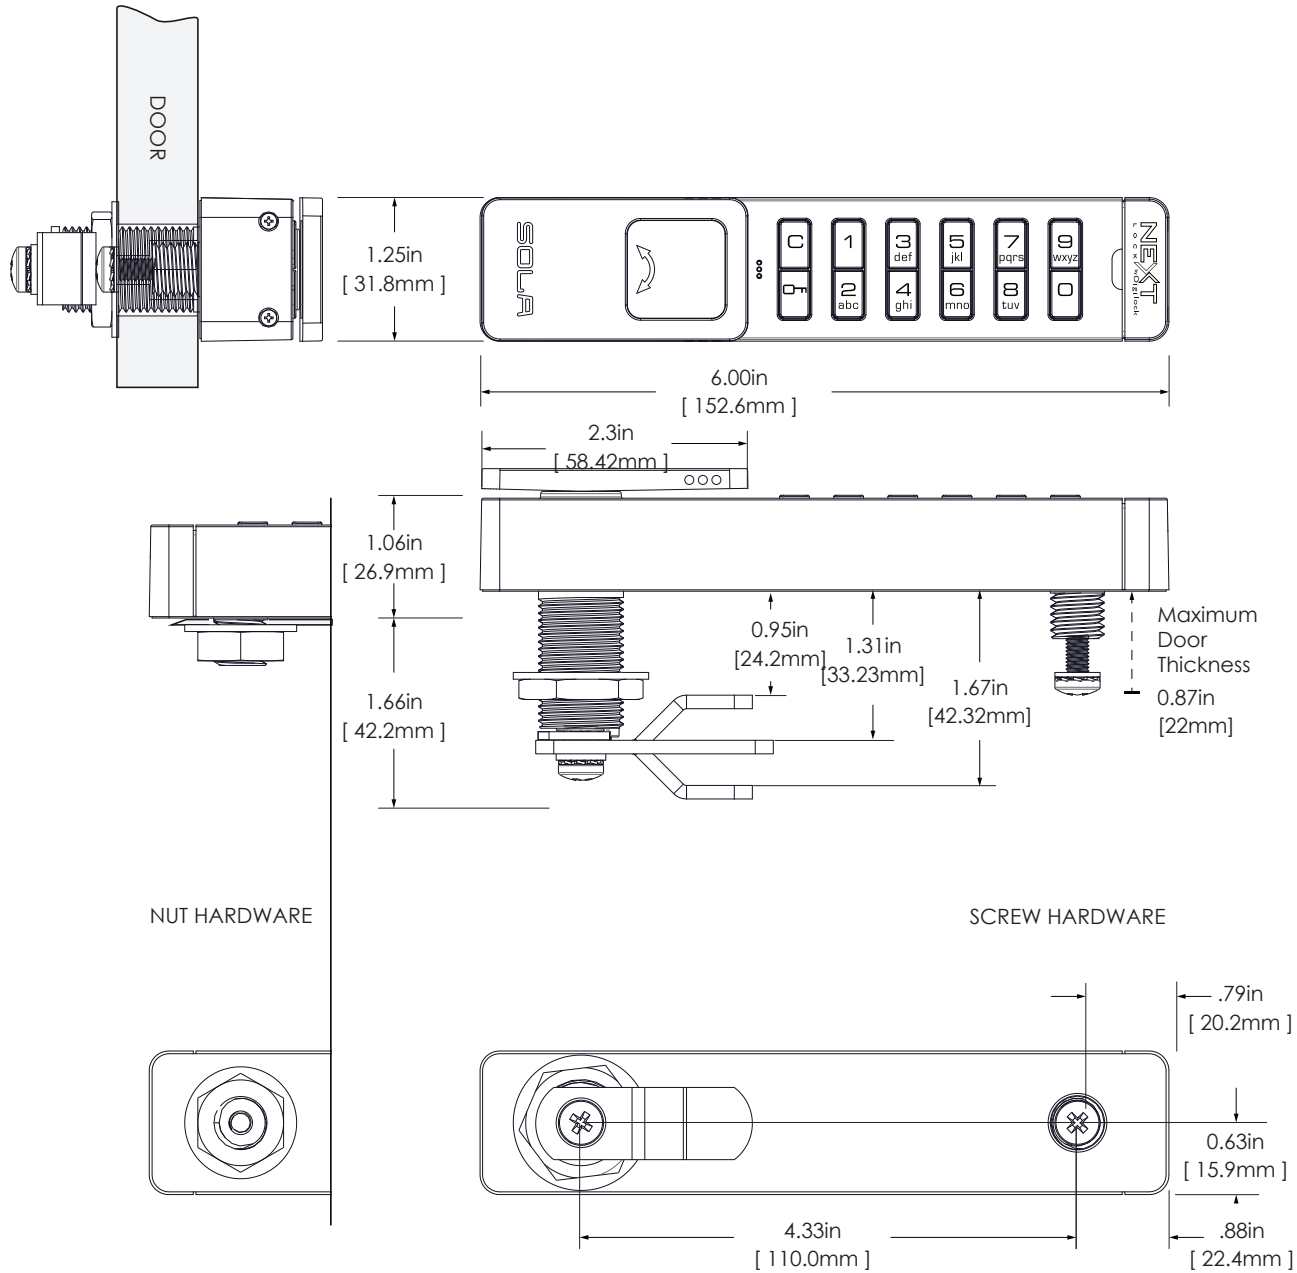

- All metal housing
- Brushed nickel finish
- Moisture resistant
- Keypad operation
- Cam locking
- Accommodates multiple door thickness
- Shared or assigned use functionality
- Surface Mount
- Operates with a 4 digit User Code
- Management access with 5-digit Manager Code
- Program with 6-digit Programming Code
- Tamper guard
- Visual & audible indicators
- Powered by 2 premium AAA batteries
- 3-5 year battery life
- Low battery indicator
- 2 year product warranty

Standard Profile Code Managed Keypad Cam

NEXT[®]
LOCK by Digilock[®]

Horizontal Body - left handed

Offset or straight cam

Strike plate

Accessories . Options

side and front view

rear view

Features

- All metal housing
- Brushed nickel finish
- Moisture resistant
- Keypad operation
- Cam locking
- Accommodates multiple door thickness
- Shared or assigned use functionality
- Surface Mount
- Operates with a 4 digit User Code
- Management access with 5-digit Manager Code
- Program with 6-digit Programming Code
- Tamper guard
- Visual & audible indicators
- Powered by 2 premium AAA batteries
- 3-5 year battery life
- Low battery indicator
- 2 year product warranty

Standard Profile Code Managed Keypad Cam

NEXT[®]
LOCK by Digilock[®]

Horizontal Body – right handed

Offset or straight cam

Strike plate

Accessories . Options

side and front view

rear view