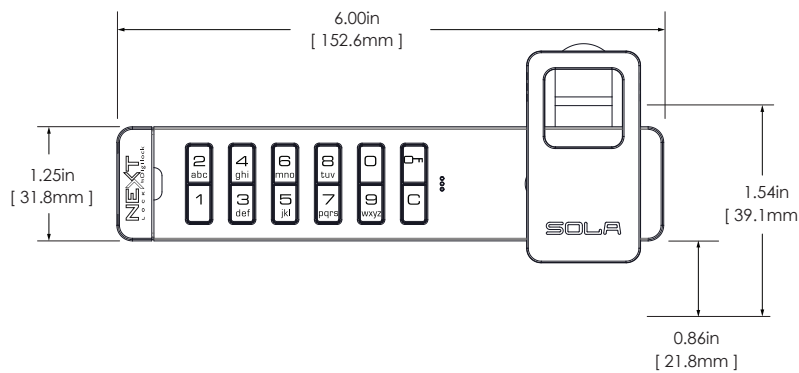

Features

- All metal housing
- Brushed nickel finish
- Moisture resistant
- Keypad operation
- Cam locking
- Accommodates multiple door thickness
- Shared or assigned use functionality
- Surface Mount
- Operates with a 4 digit User Code
- Management access with 5-digit Manager Code
- Program with 6-digit Programming Code
- Tamper guard
- Visual & audible indicators
- Powered by 2 premium AAA batteries
- 3-5 year battery life
- Low battery indicator
- 2 year product warranty

Standard Profile Code Managed Keypad Cam

NEXT®
LOCK by Digilock®

Horizontal Body – right handed

Offset or straight cam

Strike plate

Accessories . Options