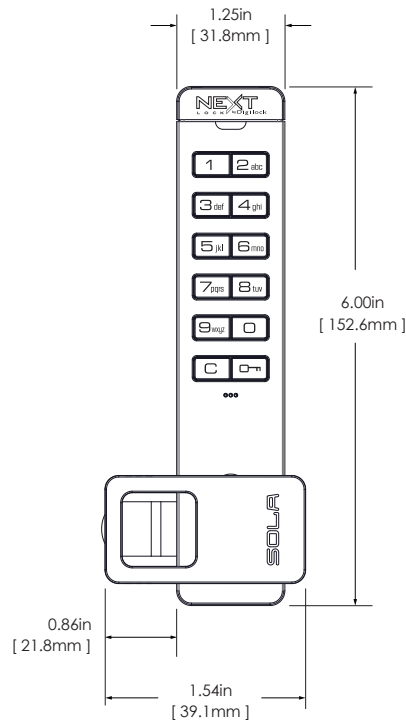

Standard Profile Code Managed Keypad Cam

Vertical Body

Offset or straight cam

Strike plate

Accessories . Options

side and front view

rear view

Features

Standard Profile Code Managed Keypad Cam

NEXT[®]
LOCK by Digilock[®]

Horizontal Body - left handed

Offset or straight cam

Strike plate

Accessories . Options

side and front view

rear view

Standard Profile Code Managed Keypad Cam

NEXT[®]
LOCK by Digilock[®]

Horizontal Body – right handed

Offset or straight cam

Strike plate

Accessories . Options

side and front view

rear view