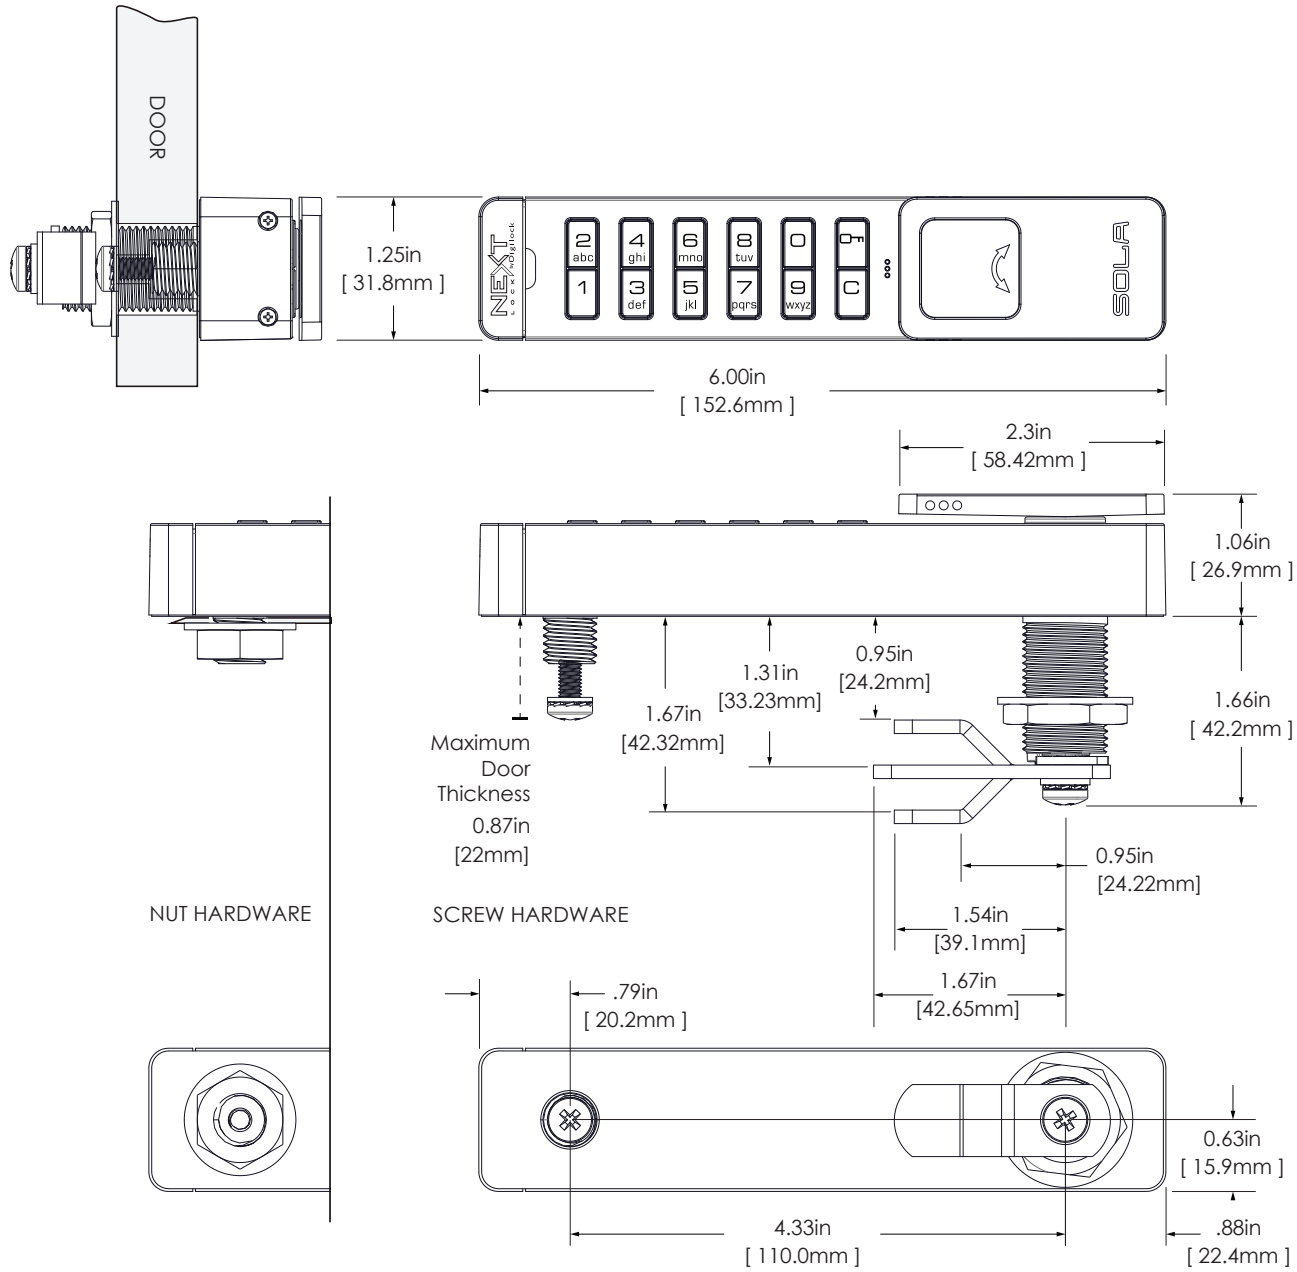

Standard Profile Code Managed Keypad Cam

NEXT[®]
LOCK by Digilock[®]

Horizontal Body - left handed

Offset or straight cam

Strike plate

Accessories . Options

side and front view

rear view

Features

- All metal housing
- Brushed nickel finish
- Moisture resistant
- Keypad operation
- Cam locking
- Accommodates multiple door thickness
- Shared or assigned use functionality
- Surface Mount
- Operates with a 4 digit User Code
- Management access with 5-digit Manager Code
- Program with 6-digit Programming Code
- Tamper guard
- Visual & audible indicators
- Powered by 2 premium AAA batteries
- 3-5 year battery life
- Low battery indicator
- 2 year product warranty

Standard Profile Code Managed Keypad Cam

NEXT[®]
LOCK by Digilock[®]

Horizontal Body – right handed

Offset or straight cam

Strike plate

Accessories . Options

side and front view

rear view