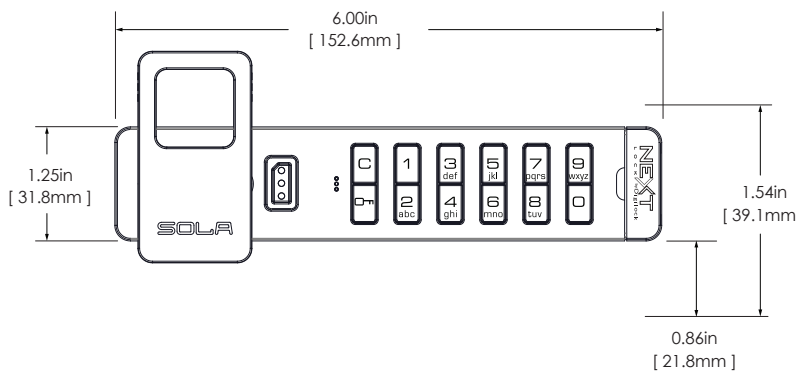

Standard Profile Code Managed Keypad Cam

Vertical Body

Offset or straight cam

Strike plate

Accessories . Options

side and front view

rear view

Features

Standard Profile Code Managed Keypad Cam

NEXT[®]
LOCK by Digilock[®]

Horizontal Body - left handed

Offset or straight cam

Strike plate

Accessories . Options

side and front view

rear view