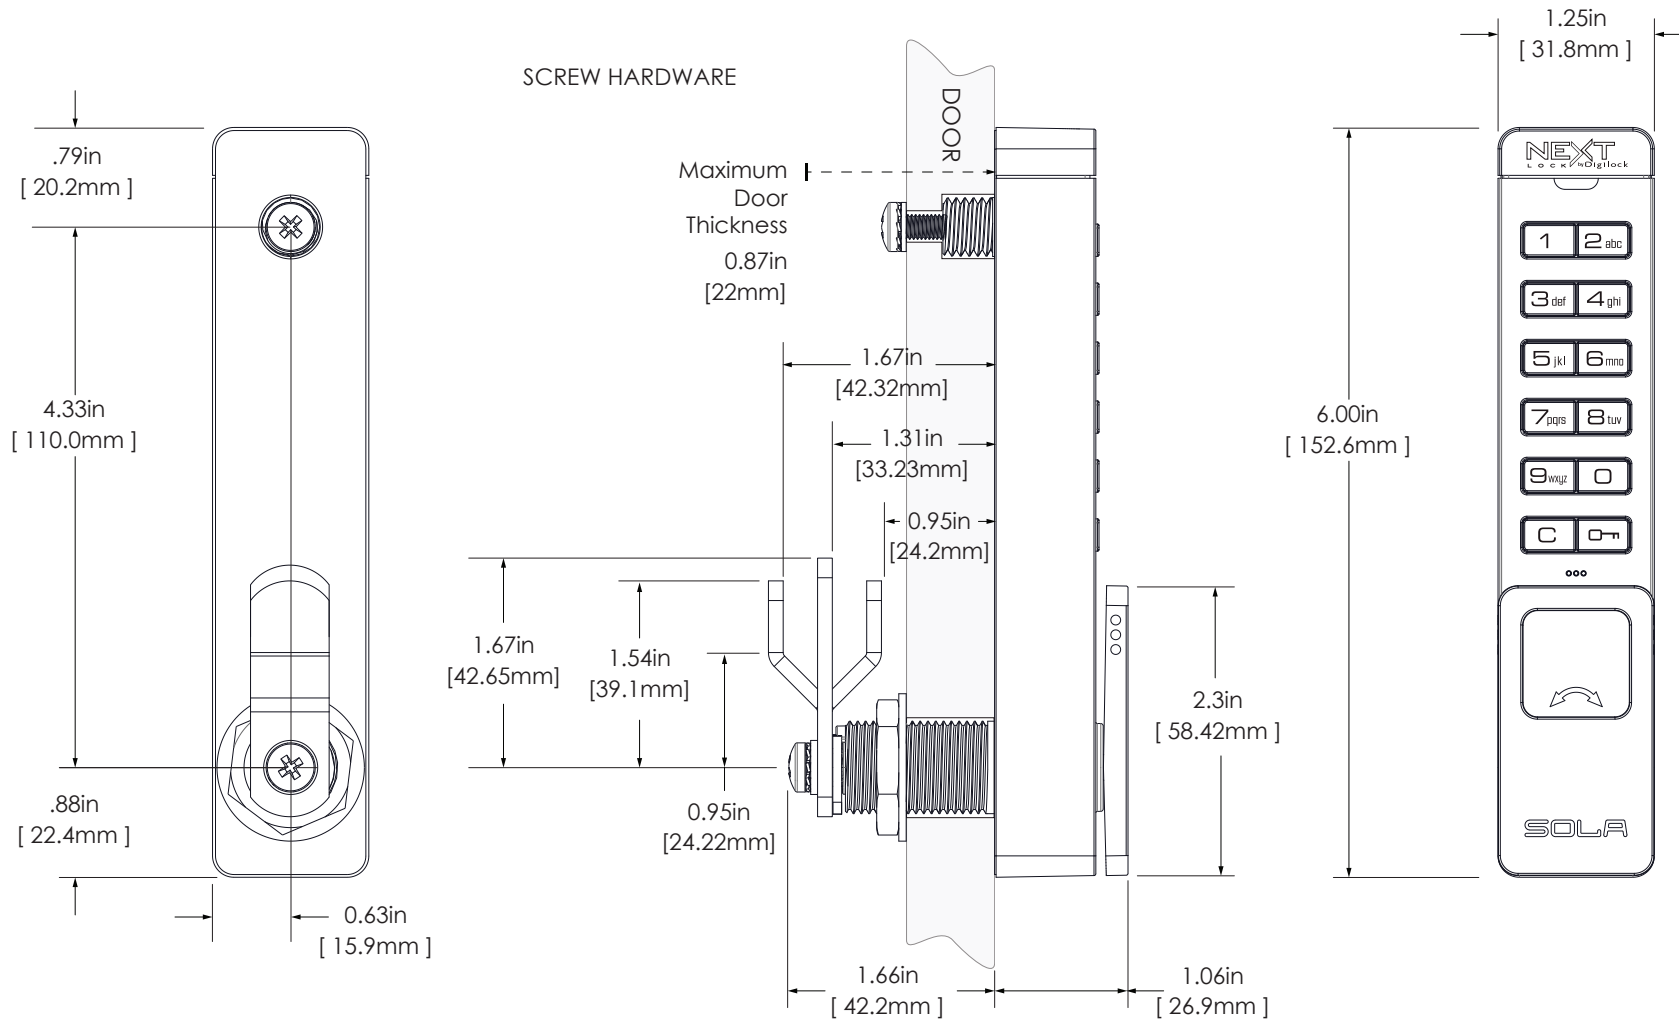

Standard Profile Code Managed Keypad Cam

Vertical Body

Offset or straight cam

Strike plate

Accessories . Options

side and front view

rear view

Features

- All metal housing
- Brushed nickel finish
- Moisture resistant
- Keypad operation
- Cam locking
- Accommodates multiple door thickness
- Shared or assigned use functionality
- Surface Mount
- Operates with a 4 digit User Code
- Management access with 5-digit Manager Code
- Program with 6-digit Programming Code
- Tamper guard
- Visual & audible indicators
- Powered by 2 premium AAA batteries
- 3-5 year battery life
- Low battery indicator
- 2 year product warranty

Standard Profile Code Managed Keypad Cam

NEXT[®]
LOCK by Digilock[®]

Horizontal Body - left handed

Offset or straight cam

Strike plate

Accessories . Options

side and front view

rear view