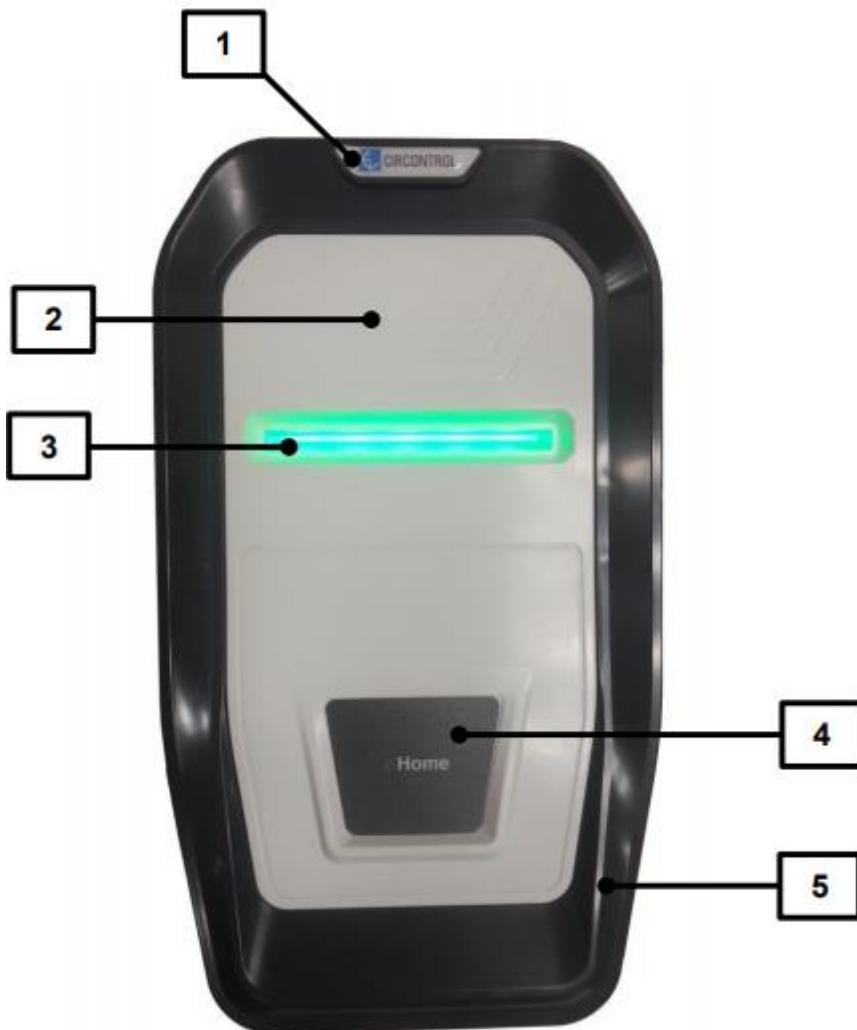

## PRODUCT DIMENSIONS

Units specified in mm

## Wallbox eHOME

1. Circontrol Logo	2. Front cover	3. Status RGB LED bar
4. OEM Logo	5. Frame	

1. Circontrol Logo	2. Front cover	3. Status RGB LED bar
4. OEM Logo	5. Frame	6. Front door with key lock
7. Optional devices		