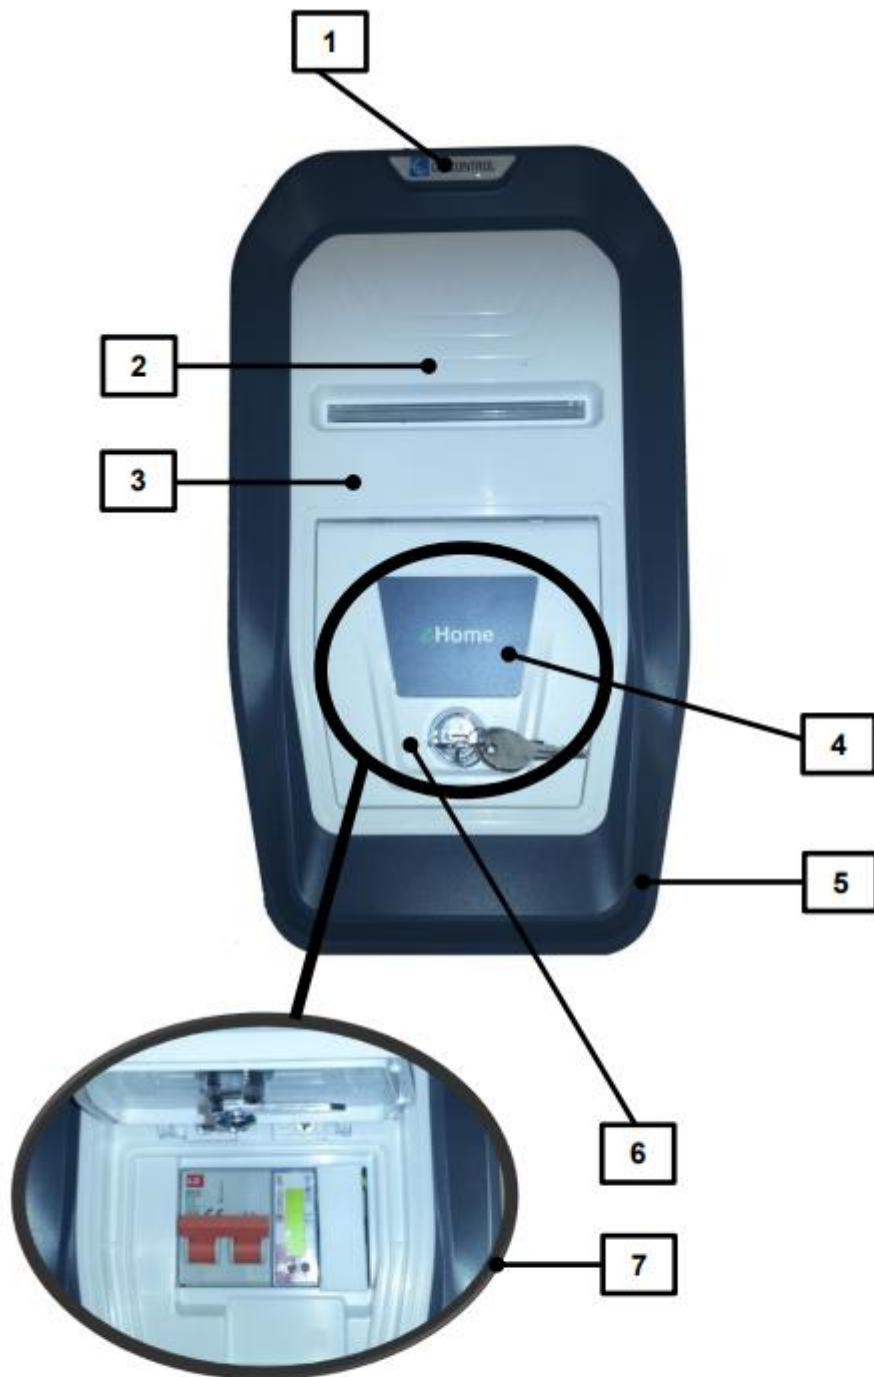

## PRODUCT DIMENSIONS

Units specified in mm

## Wallbox eHOME

1. Circontrol Logo	2. Front cover	3. Status RGB LED bar
4. OEM Logo	5. Frame	

1. Circontrol Logo	2. Front cover	3. Status RGB LED bar
4. OEM Logo	5. Frame	6. Front door with key lock
7. Optional devices		