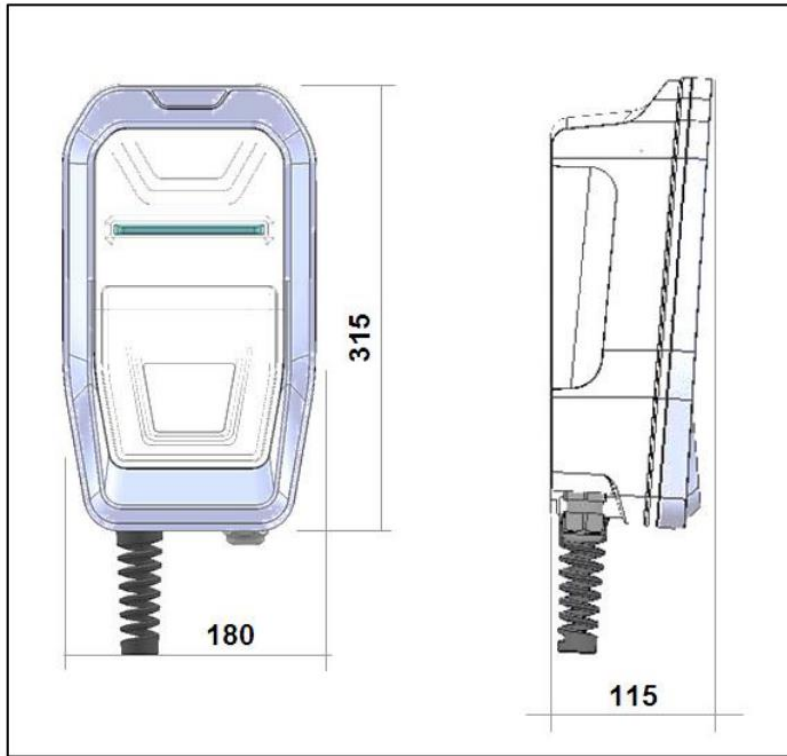

## PRODUCT DIMENSIONS

Units specified in mm

## Wallbox eHOME

1. Circontrol Logo	2. Front cover	3. Status RGB LED bar
4. OEM Logo	5. Frame	

1. Circontrol Logo	2. Front cover	3. Status RGB LED bar
4. OEM Logo	5. Frame	6. Front door with key lock
7. Optional devices		