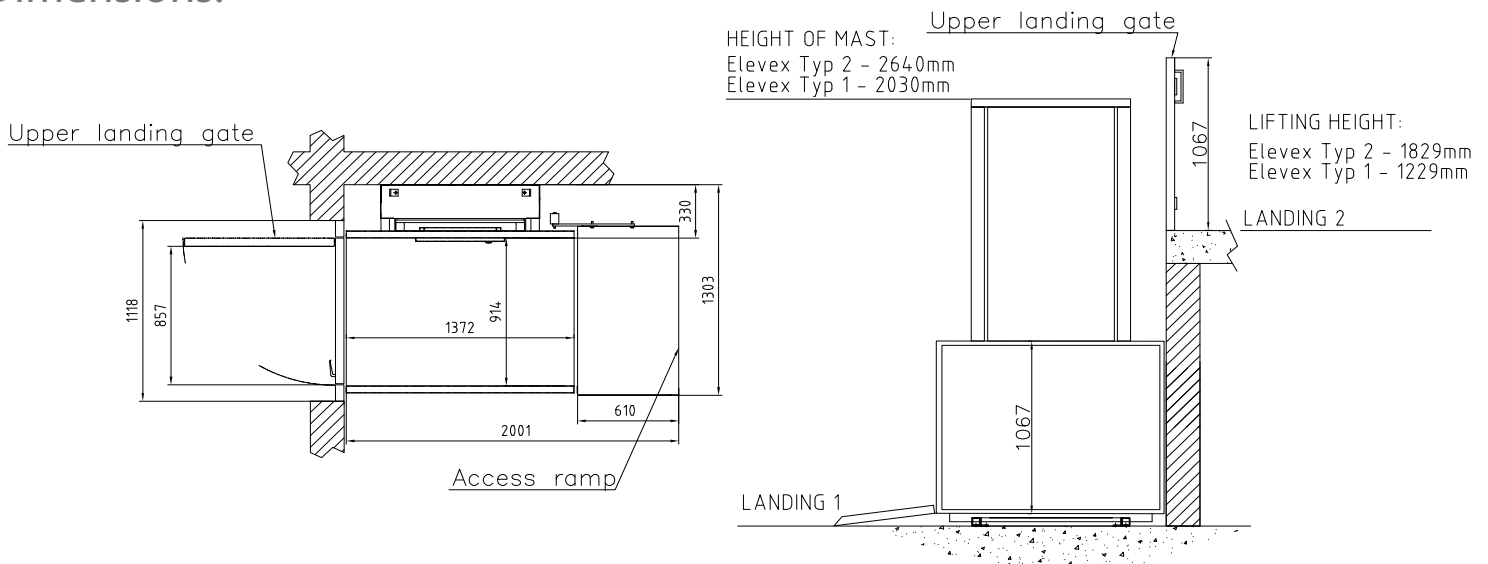

Each unit undergoes rigorous testing for quality assurance prior to shipping.

The ACME screw drive system offers a safe and reliable operation for its users.

Standard specifications:

Power supply	1x230V / 50 Hz
Drive system	ACME screw
Motor power	0,75 kW
Loading capacity	340 kg
Platform dimension	914 mm x 1372 mm
Travel speed	0,04 m/s
Installation location	Indoor and outdoor
Maximum travel height	1829 mm

Dimensions:

For more information, please contact:

Omega

Delta

Poollift

Liftboy

Stairmax